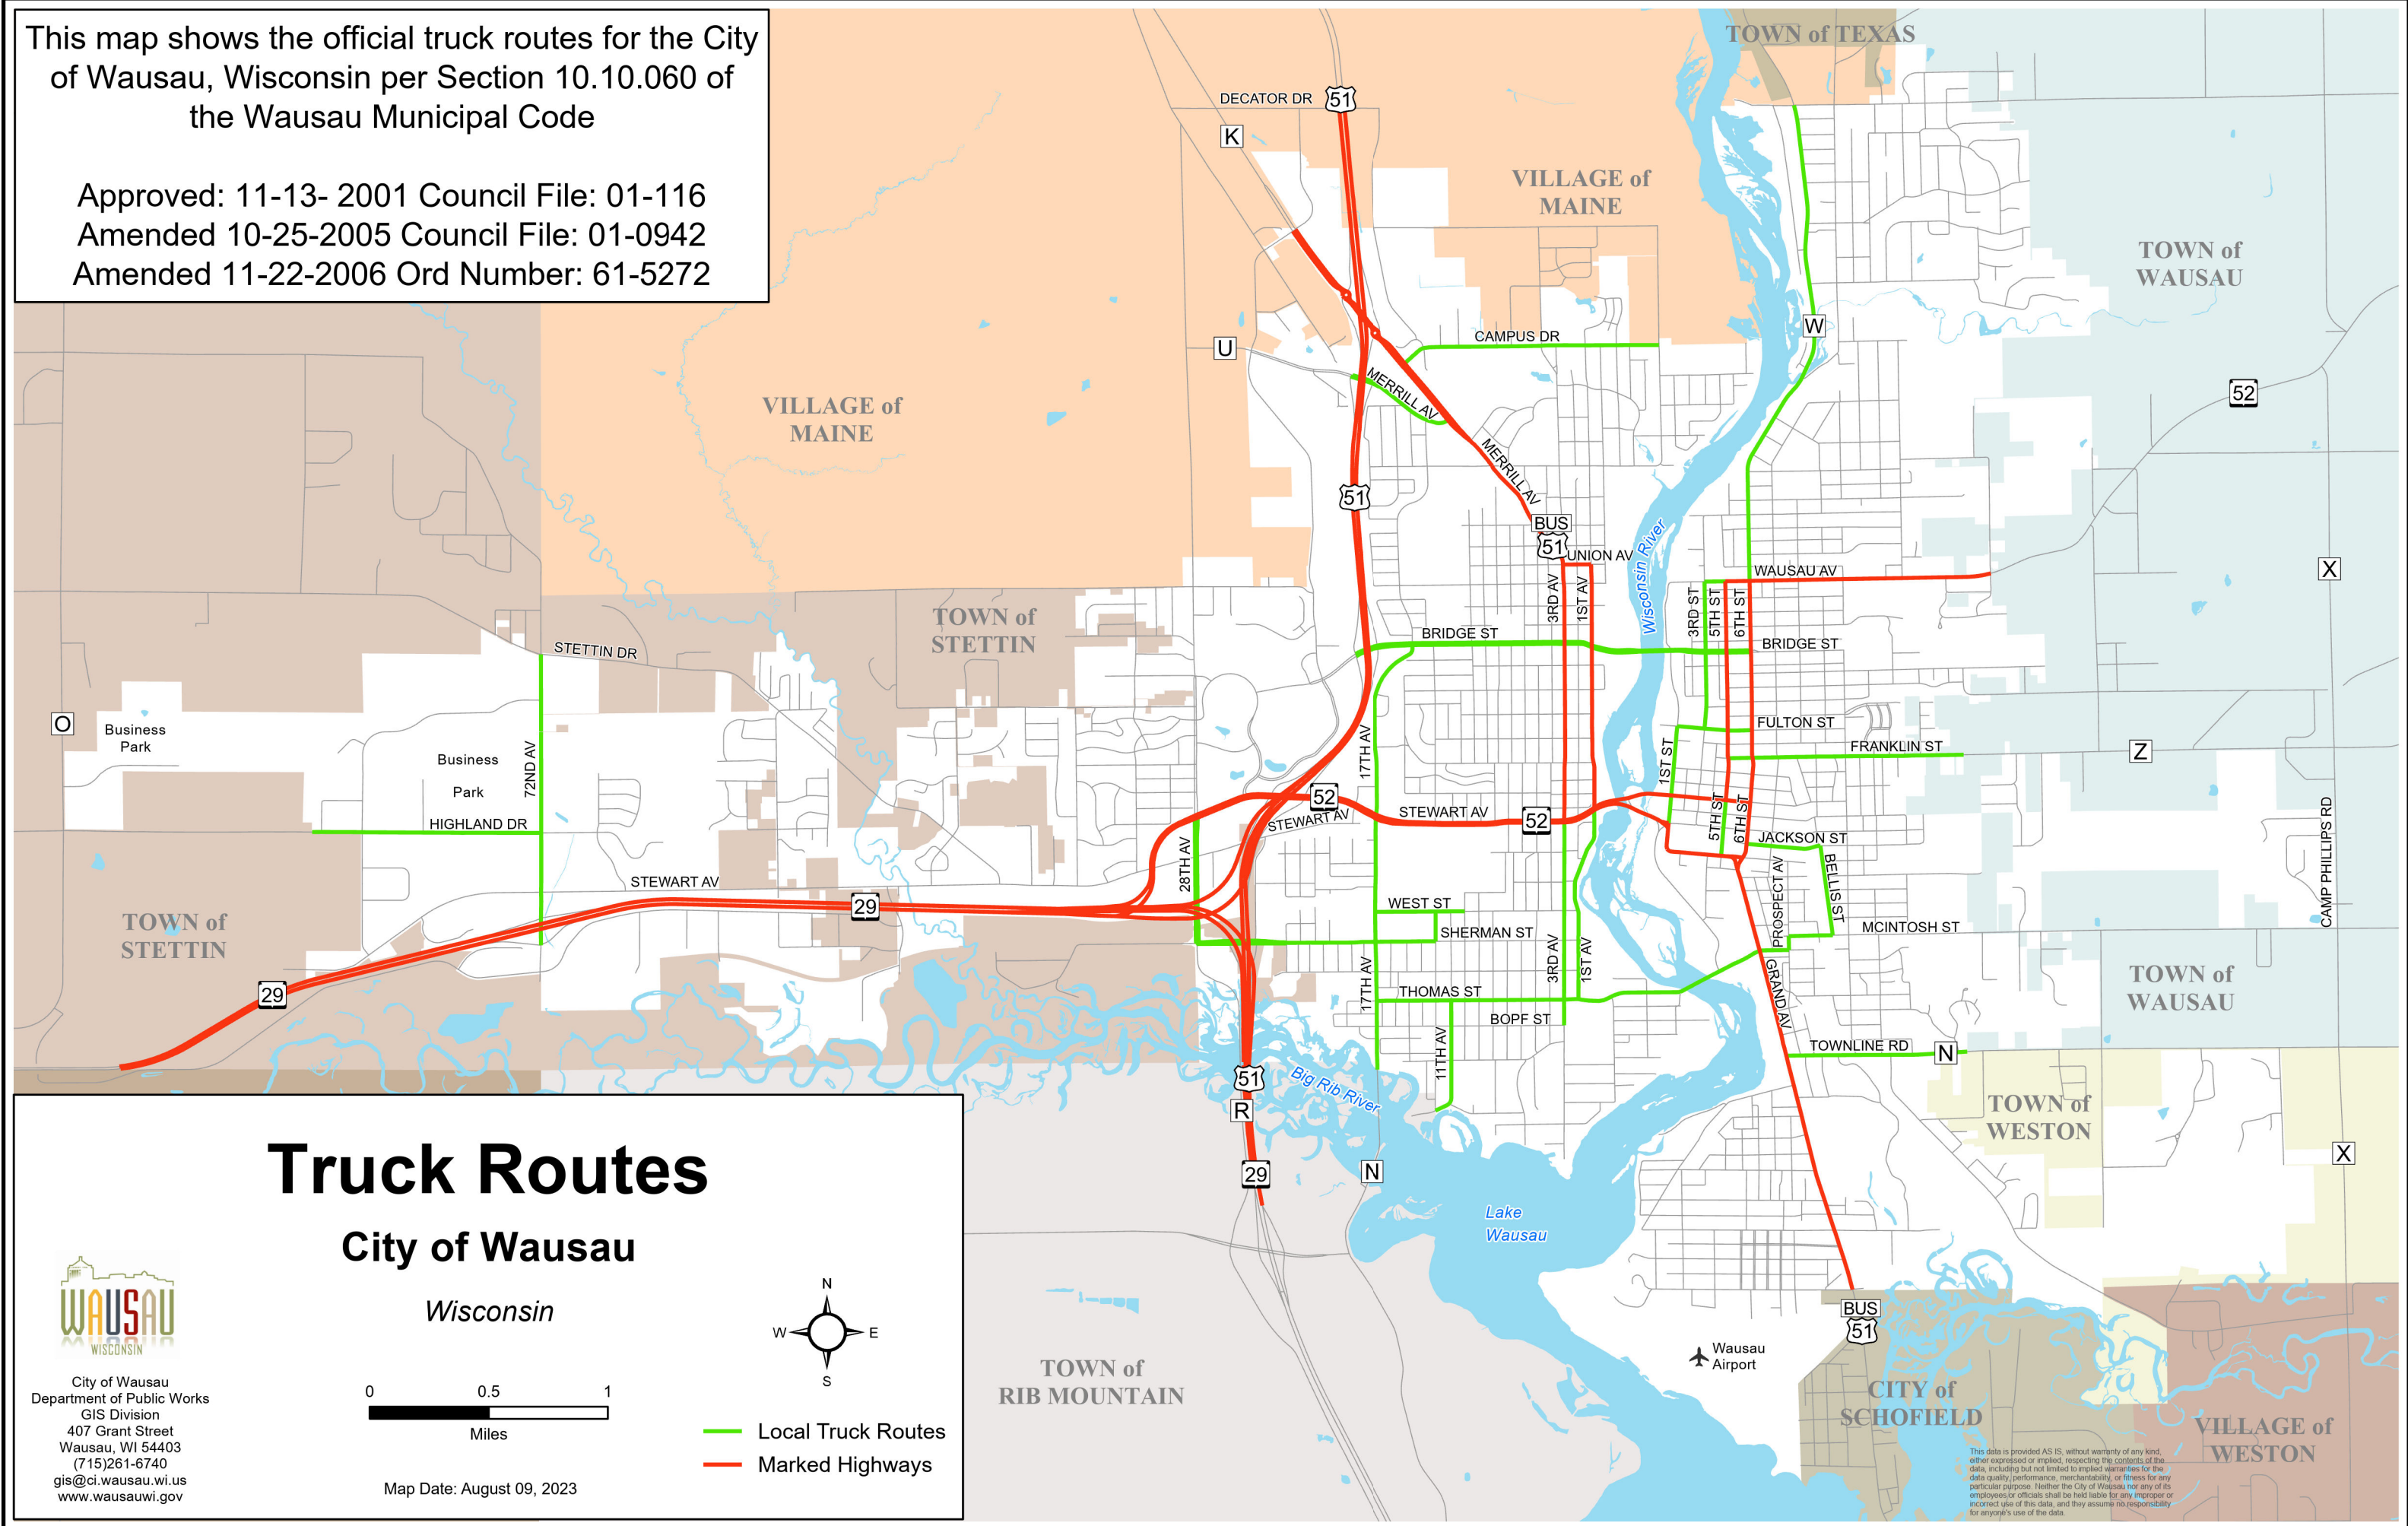

This map shows the official truck routes for the City of Wausau, Wisconsin per Section 10.10.060 of the Wausau Municipal Code

Approved: 11-13- 2001 Council File: 01-116
Amended 10-25-2005 Council File: 01-0942
Amended 11-22-2006 Ord Number: 61-5272

Truck Routes

City of Wausau

Wisconsin

- Local Truck Routes
- Marked Highways

Map Date: August 09, 2023

City of Wausau
Department of Public Works
GIS Division
407 Grant Street
Wausau, WI 54403
(715)261-6740
gis@ci.wausau.wi.us
www.wausauwi.gov